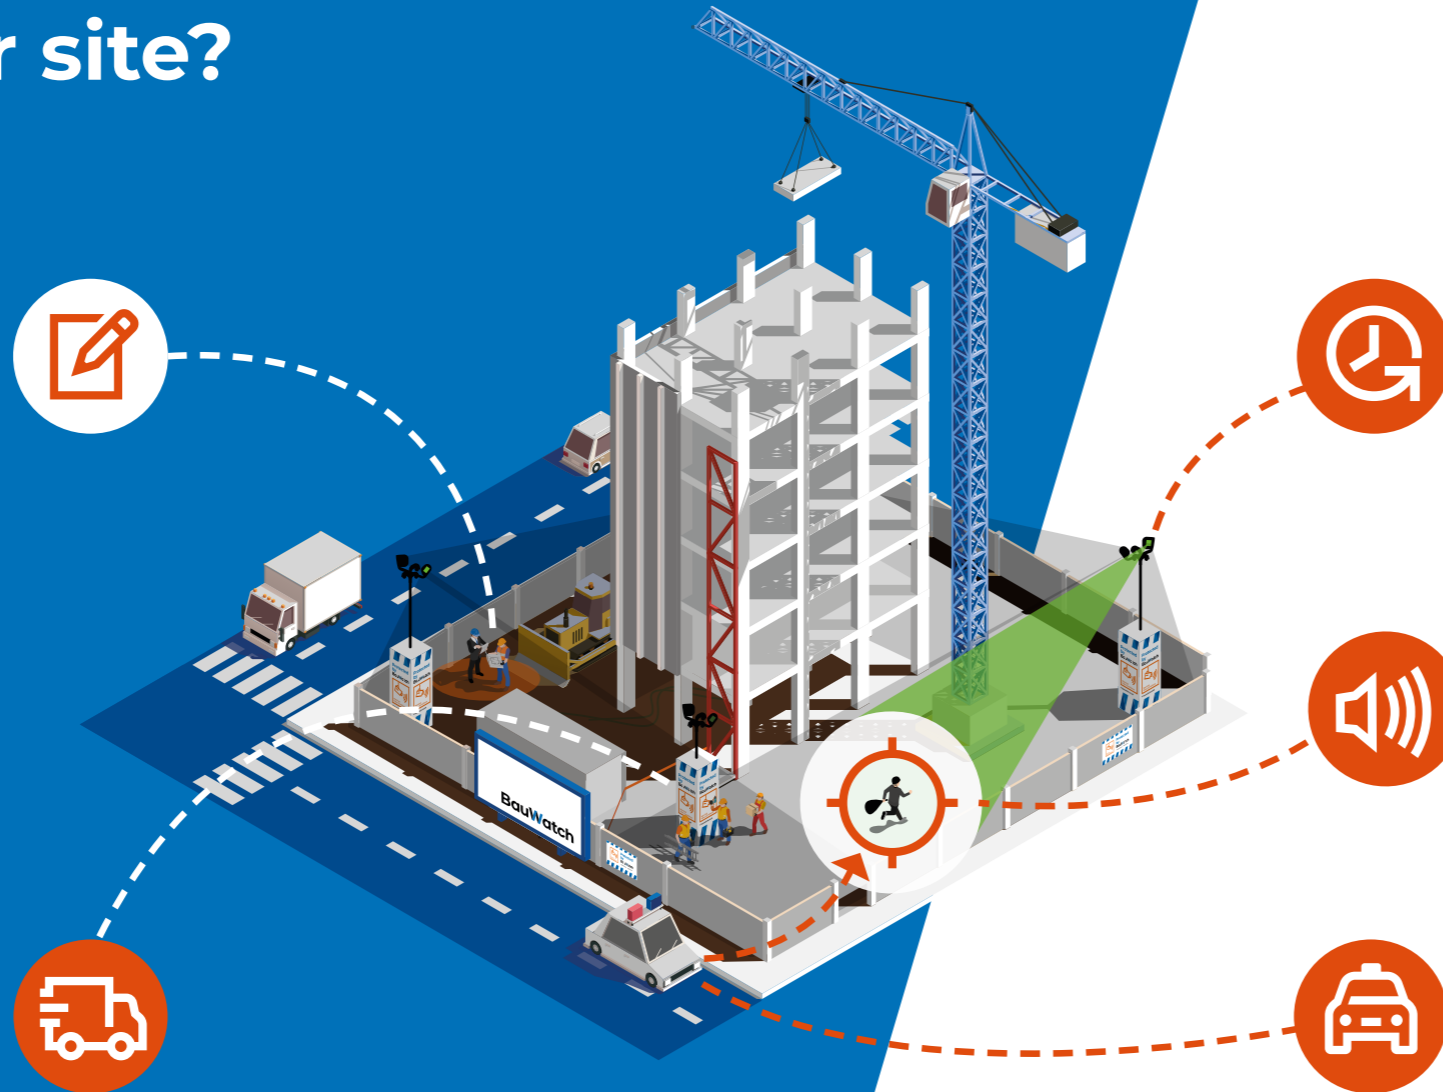

The systems incorporate HD cameras and a loudspeaker to directly communicate with intruders and tell them they are being watched. Additionally, the high-tech sensors inside the monitoring towers detect manipulation attempts or vandalism, and report them to the control centre.

2 Install

We install your chosen industry leading products within 48 hours. Your site is then monitored 24/7 by our UK-based in-house ARC.

3 24/7 Monitoring & Recording

Our world-class control centre monitors your site around the clock. You are also given access to our platform 'myBauWatch' to view a live feed of what your camera sees, for your own peace of mind.