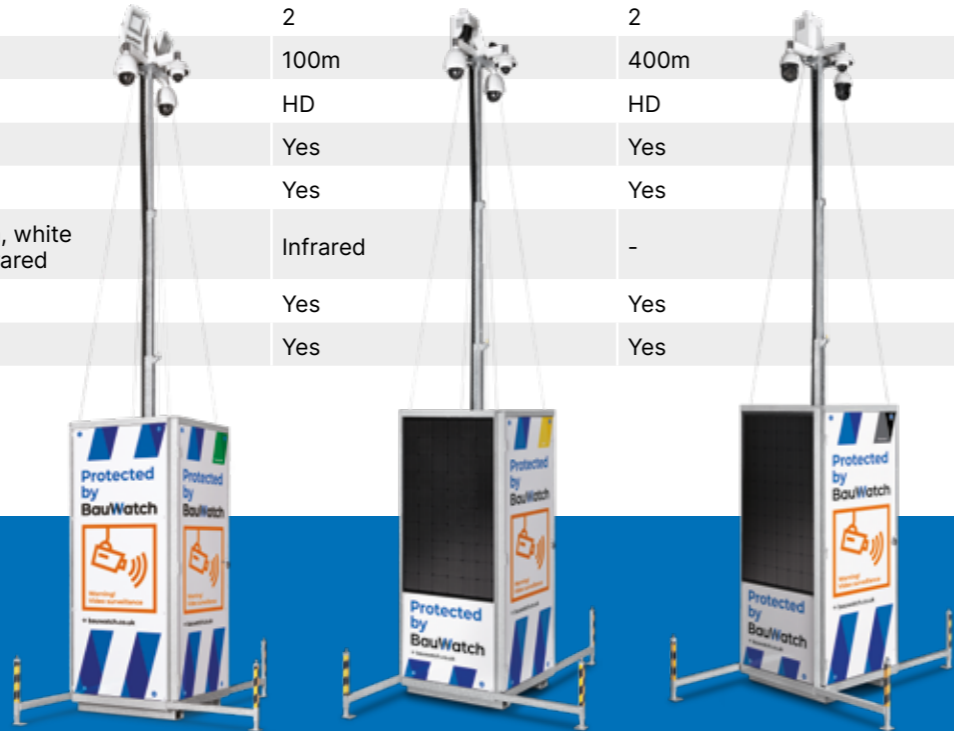

The systems incorporate HD cameras and a loudspeaker to directly communicate with intruders and tell them they are being watched. Additionally, the high-tech sensors inside the monitoring towers detect manipulation attempts or vandalism, and report them to the control centre.

Ideal for securing	<ul style="list-style-type: none"> • Building sites • Real estate • Empty sites 	<ul style="list-style-type: none"> • Construction sites with no electricity • Infrastructure projects 	<ul style="list-style-type: none"> • Wind and solar farms • Large construction sites
Number of cameras	2	2	2
Detection range	100m	100m	400m
Image Quality	HD	HD	HD
Sabotage camera	Yes	Yes	Yes
Back-up battery	Yes	Yes	Yes
Lighting	Green, white or infrared	Infrared	-
Speaker	Yes	Yes	Yes
myBauWatch	Yes	Yes	Yes